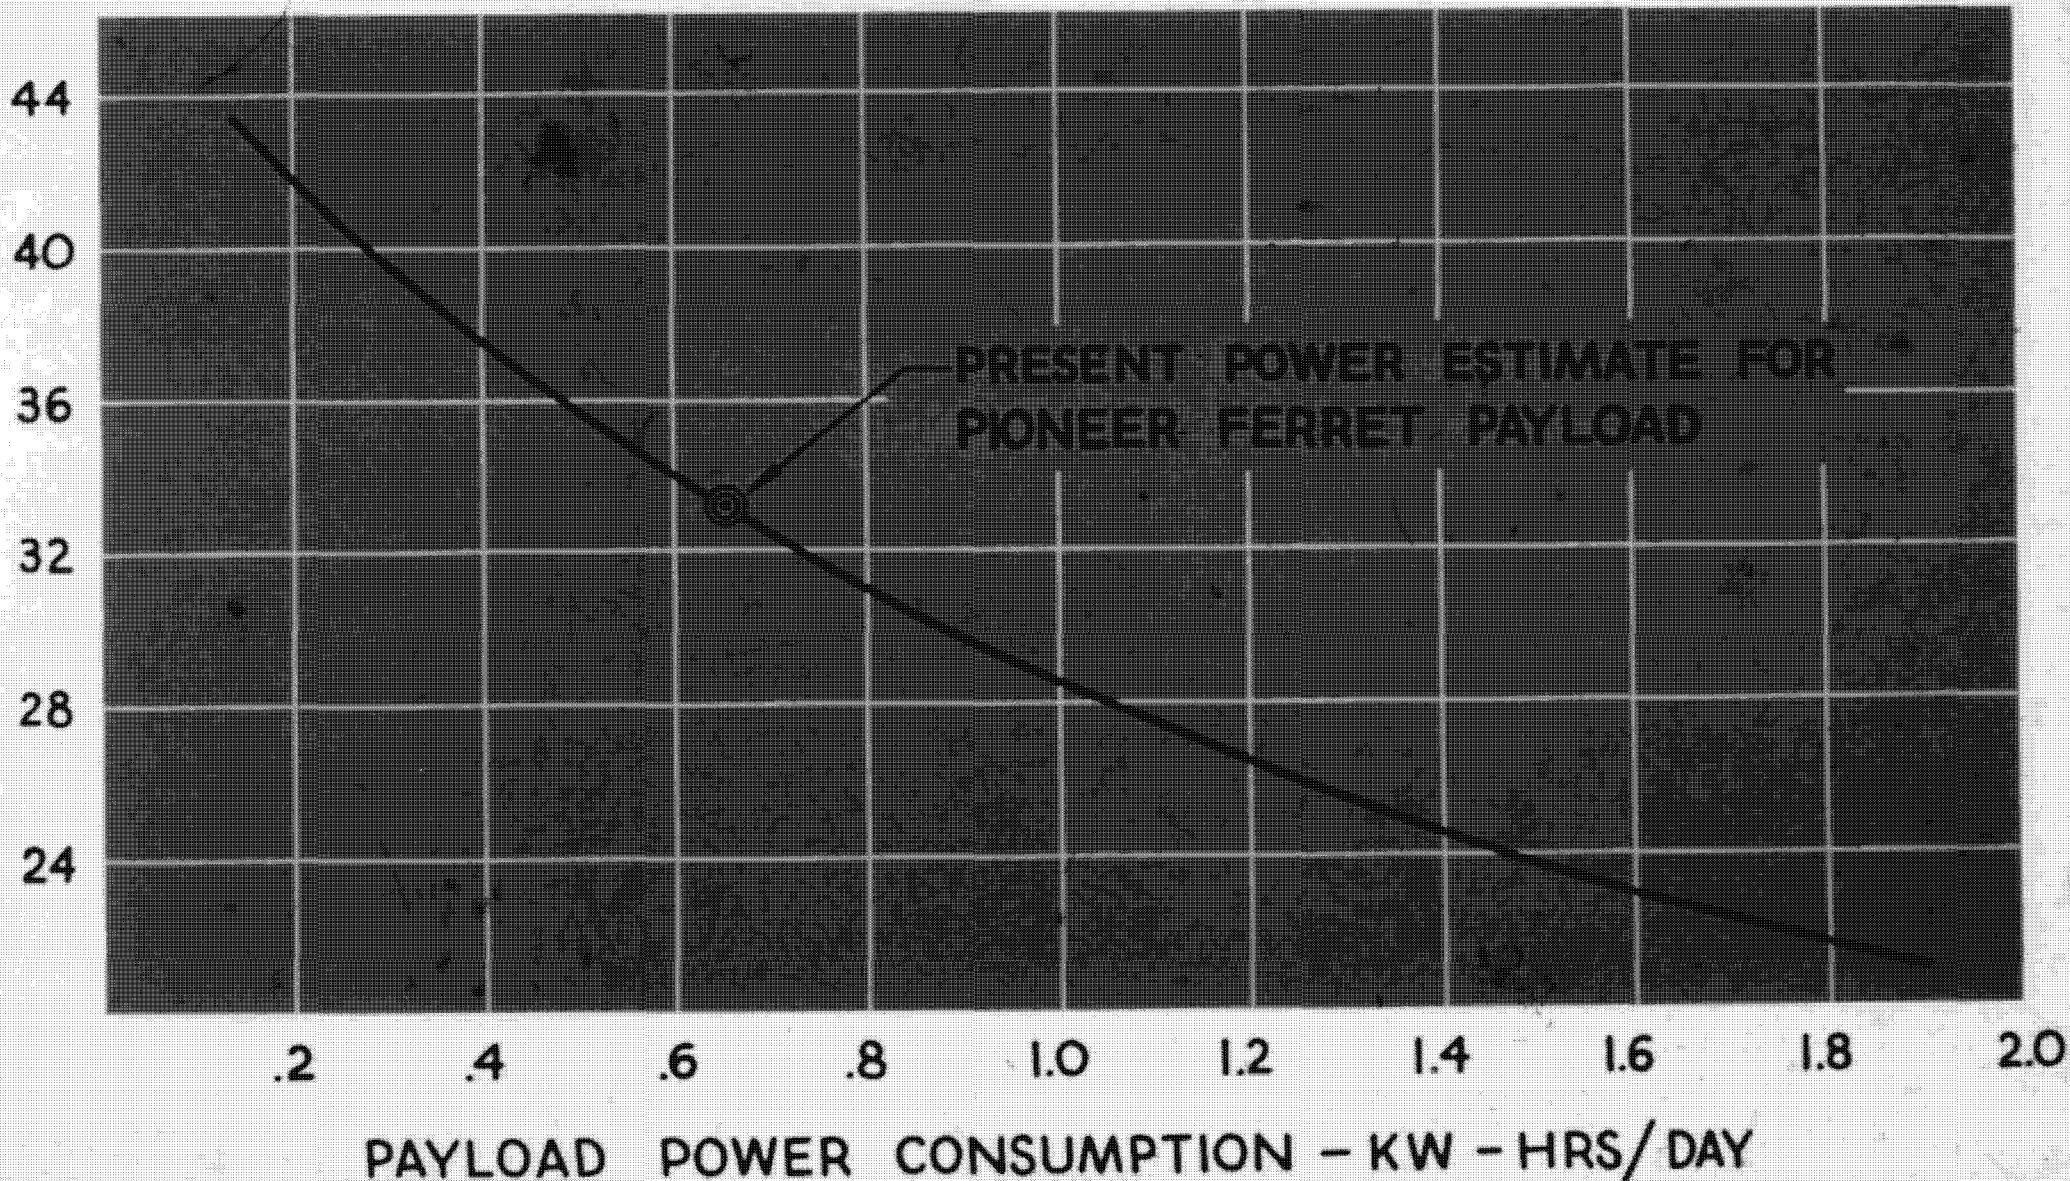

WS 117L FERRET LIFETIME ESTIMATE

~~SECRET~~

OPERATIONAL LIFE VS PAYLOAD POWER CONSUMPTION

PRESENT POWER ESTIMATE FOR PIONEER FERRET PAYLOAD

~~SECRET~~